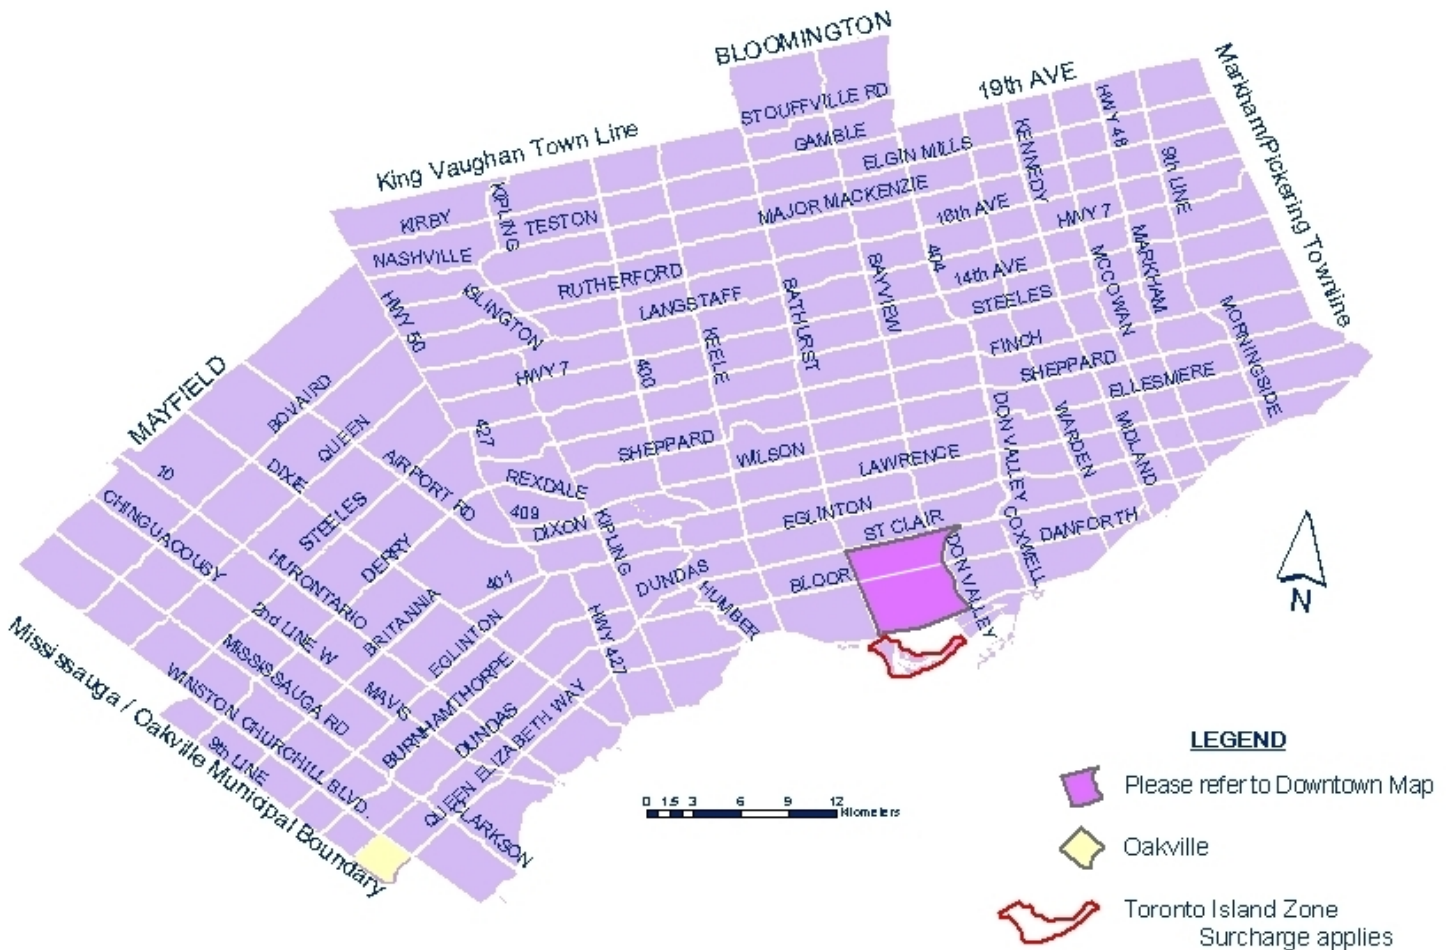

GTA Map and Rates

For accuracy and consistency zones are divided using full postal codes. To help us maintain our service standards, please have origin and destination postal codes ready when placing your order.

ZONES TRAVELLED	SERVICE LEVELS			
	BRONZE	SILVER	GOLD	PLATINUM
	Delivery by 5:00 p.m. Available until Noon	Delivery within 4 hours. Available until 2:00 p.m.	Delivery within 2 hours. Available until 4:00 p.m.	DIRECT Available 24 hours
1	7.70	9.35	11.35	15.85
2	8.35	11.30	14.00	19.55
3	9.05	13.20	16.65	23.35
4	9.75	15.25	19.25	27.00
5	11.10	17.15	21.90	30.70
6	12.45	19.15	24.50	34.35
7	14.20	21.10	27.15	38.15
8	15.90	23.15	29.75	41.80
9	17.55	25.05	32.40	45.45
10	19.25	27.00	35.05	49.15
11	21.00	28.95	37.70	52.85
12	22.70	30.85	40.25	56.55
13	24.40	32.85	42.85	60.20
Each Add'l Zone	1.95	2.20	2.75	3.85

March 2011

Sameday Courier

World Express

Freight Solutions

Logistics Programs