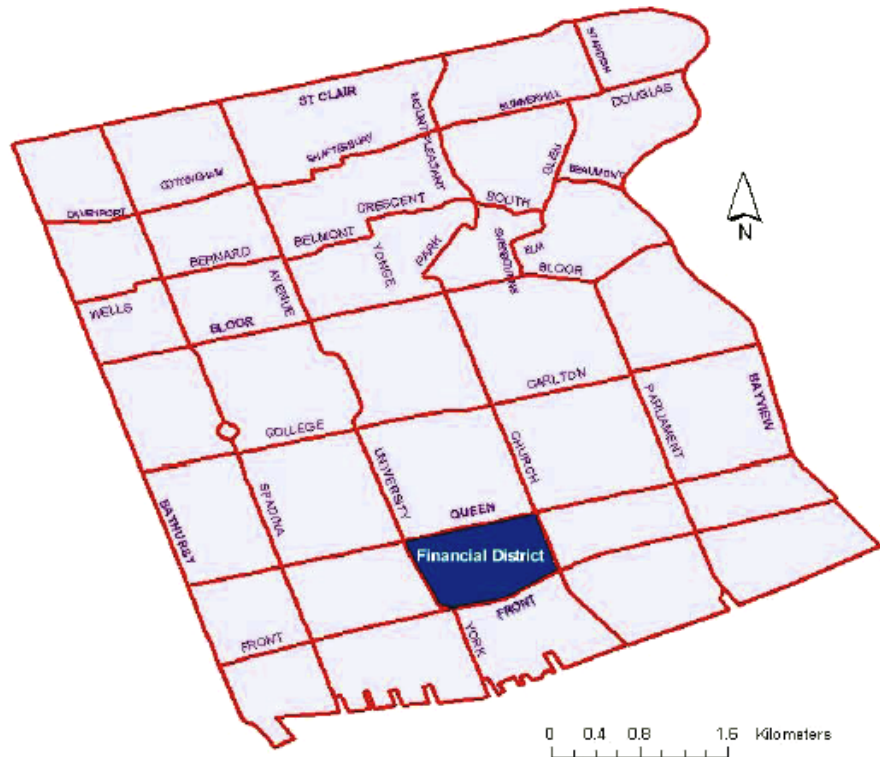

Downtown & Financial Area Map and Rates

*Rely on our team of cyclists and runners when your package needs to be picked up and delivered in the downtown area **FAST!***

For accuracy and consistency zones are divided using full postal codes. To help us maintain our service standards, please have origin and destination postal codes ready when placing your order.

ZONES TRAVELLED	SERVICE LEVELS			
	BRONZE	SILVER	GOLD	PLATINUM
	Delivery by 5:00 p.m. Available until Noon	Delivery within 4 hours Available until 2:00 p.m.	Delivery within 2 hrs. Available until 5:00 p.m.	DIRECT Available 24 hours
Pick-up & Delivery in Financial District	3.75	4.40	6.10	8.10
1	4.10	4.65	7.00	9.85
2	4.25	5.25	8.00	11.20
3	4.75	6.05	8.95	12.60
4	5.20	6.60	9.95	14.00
5	5.75	7.25	11.00	15.40
6	6.35	7.95	11.90	16.75
7	6.80	8.55	12.90	18.10
8	7.40	9.30	13.95	19.50
9	7.90	9.90	14.95	20.90
10	8.35	10.55	15.85	22.25
11	9.05	11.30	16.85	23.70
12	9.65	12.00	17.95	25.15
13	10.25	12.75	18.95	26.60
Each Add'l Zone	0.75	0.90	1.10	1.45

HOW TO CALCULATE RATES:

- Locate the pick-up and delivery zones on the map. Note if pick-up or delivery is outside of downtown area please refer to the 'Greater Toronto Area' map and rates.

- Count horizontally and vertically (not diagonally) the number of zones from the pick-up zone to the delivery zone (pick-up zone counts as one).

Refer to the rate table. Match the number of zones with the service type.

PRICE EXAMPLE

Pick-up: 40 King St. W.
 Deliver to: 555 Eglinton on Av. E. (Bayview & Eglinton)
 Service: Silver
 Zones: 11
 Rate: = \$11.30